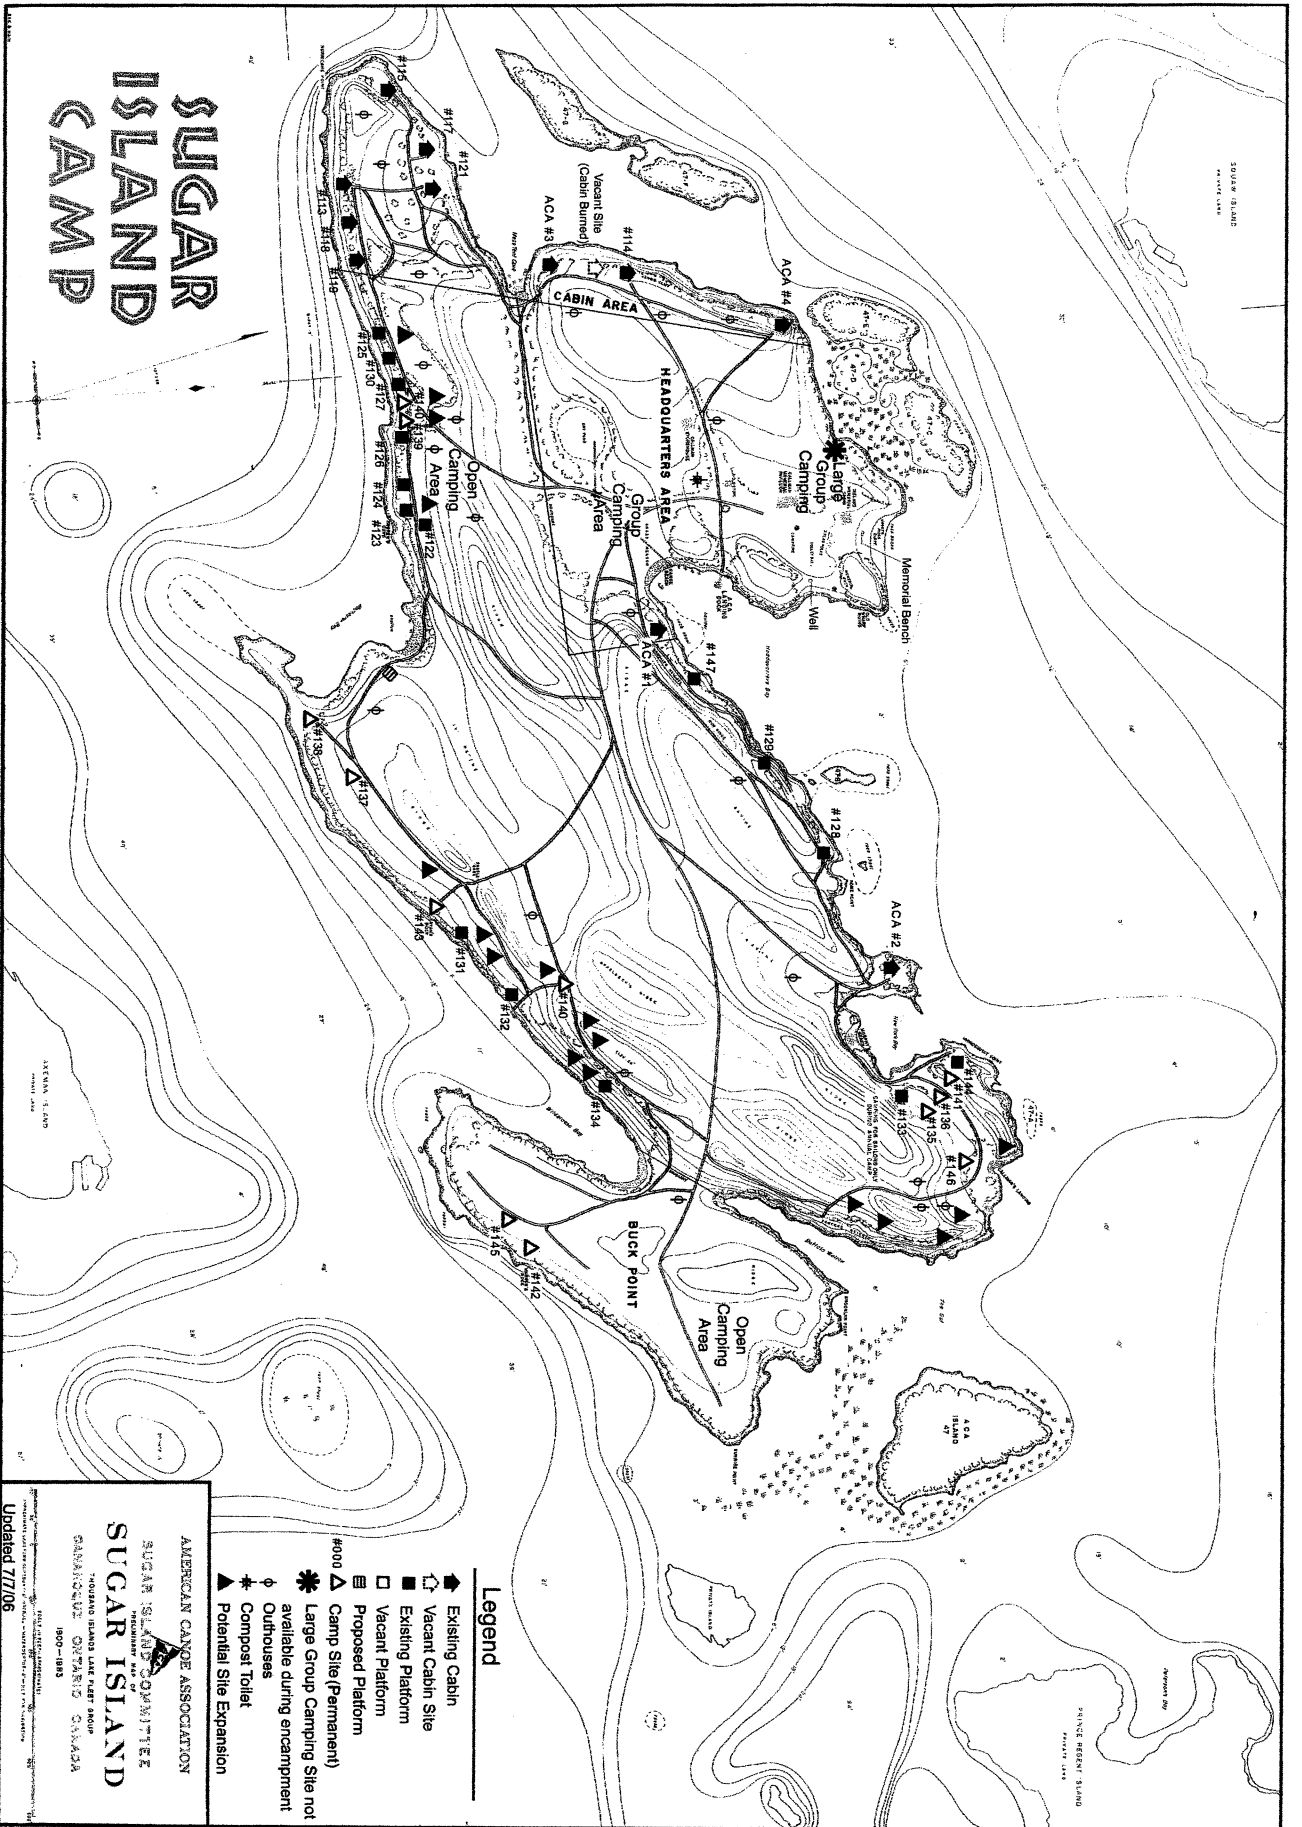

SUGAR ISLAND CAMP

Legend

- ◀ Existing Cabin
- ◀ Vacant Cabin Site
- ◀ Existing Platform
- ◀ Vacant Platform
- ◀ Proposed Platform
- ◀ Camp Site (Permanent) available during encampment
- ◀ Large Group Camping Site not available during encampment
- ◀ Outhouses
- ◀ Compost Toilet
- ◀ Potential Site Expansion

AMERICAN CANOE ASSOCIATION
 SUGAR ISLAND COMMITTEE
 PRESIDENT
SUGAR ISLAND
 THE CANOE ASSOCIATION OF CANADA
 1800-1983
 1909-1983
 Updated 7/7/06